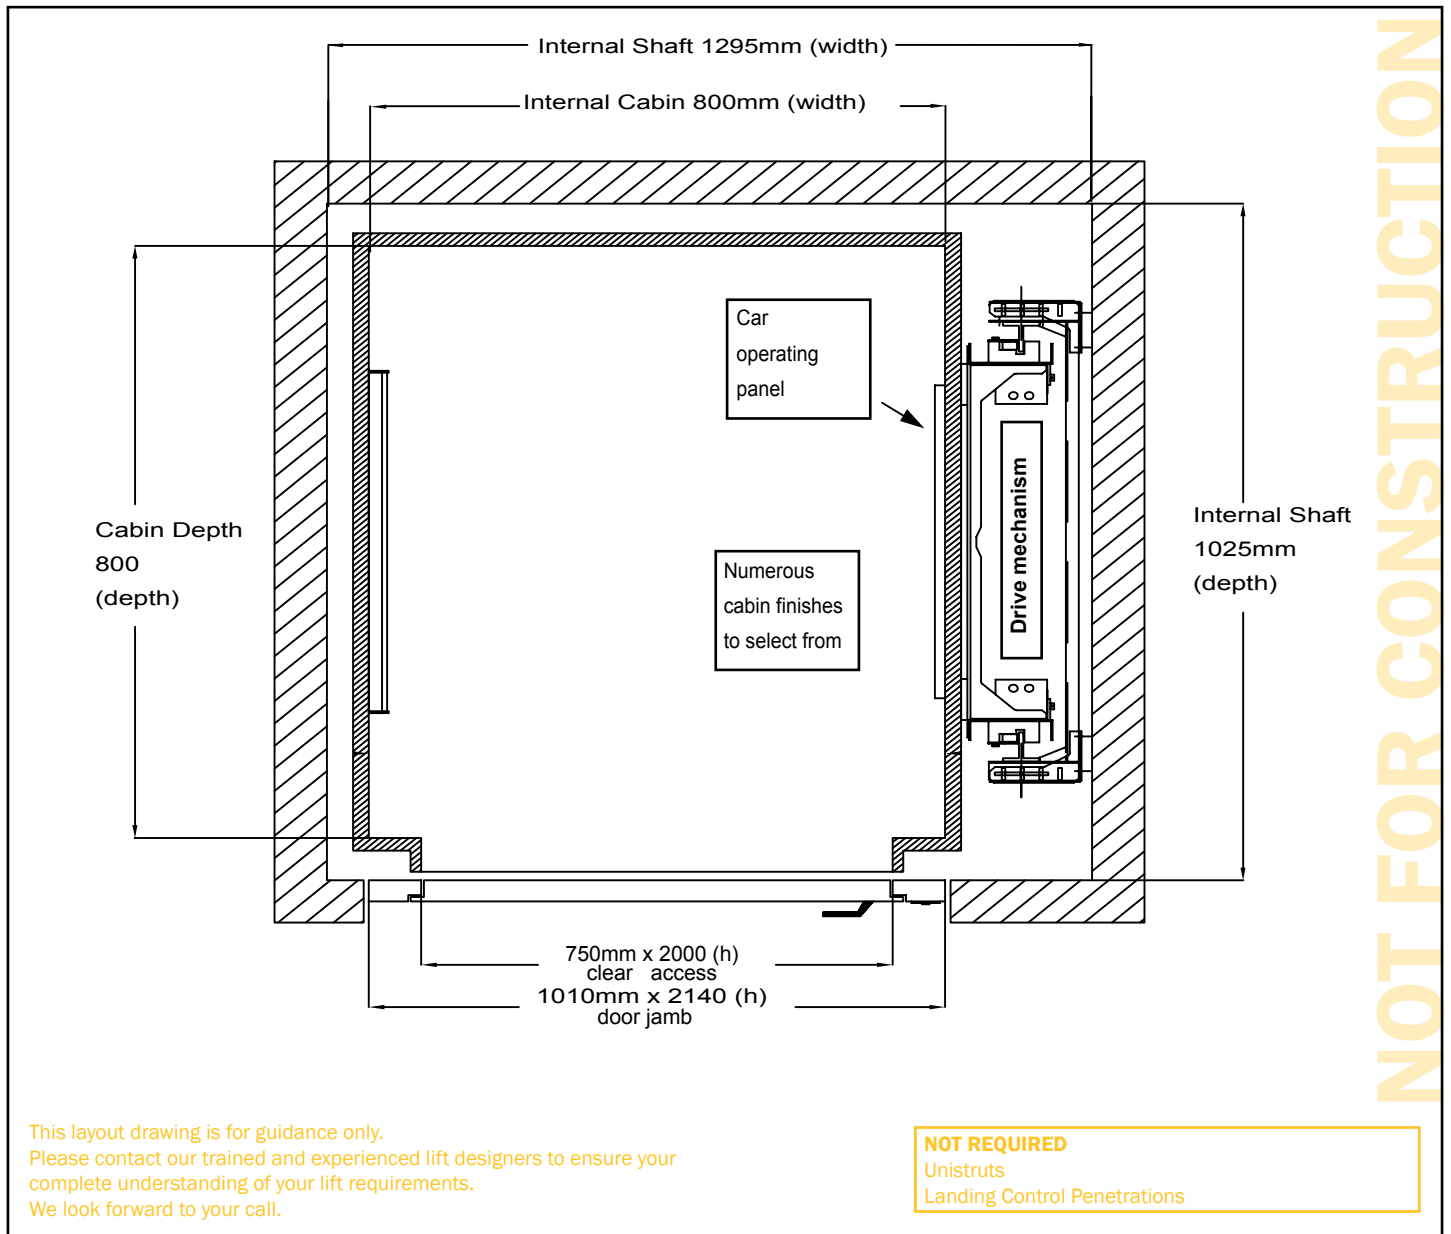

FREEDOMLIFT • MASONRY SHAFT • DRIVE TO RIGHT SINGLE OPENING • 800 x 800 CABIN

CONSTRUCTION DETAILS

- Construction Material Masonry shaft
- Internal shaft size 1295 (w) X 1025 (d)
- Pit depth 100mm
- Headroom 2700mm
- Machine cabinet up to 10m away
- Power supply single phase, 240v, 30A
- Doors sizes from 750mm wide
- Cladding + shaft colour of choice or glass

STANDARD SPECIFICATIONS

- Person capacity 250kg (3 persons)
- Speed 0.25 m/s
- Maximum Travel 12000mm
- Safety Protection 180 beams full height sensor
- Maximum floors 4
- Compliance AS1735.18
- Cabin fit out from our huge range of options
- Doors finishes from our huge range of options