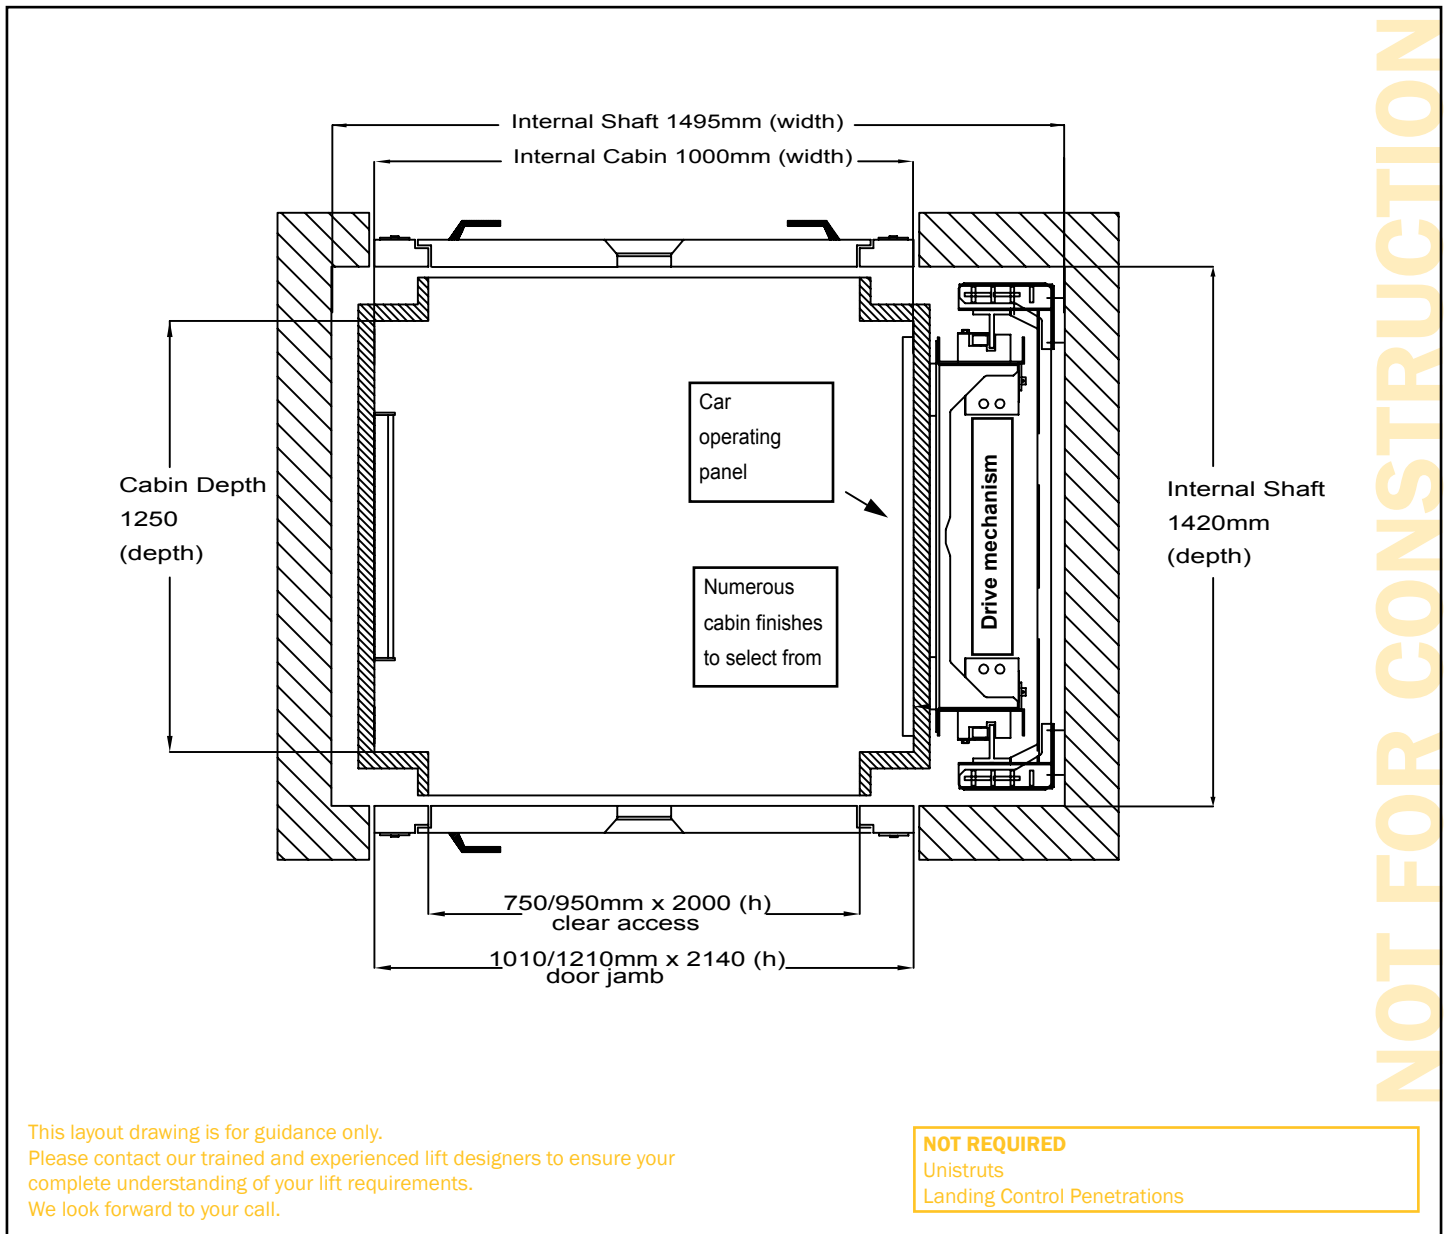

## FREEDOMLIFT • MASONRY SHAFT • DRIVE TO RIGHT OPPOSITE THROUGH CAR • 1000 x 1250 CABIN

### CONSTRUCTION DETAILS

- Construction Material Masonry shaft
- Internal shaft size 1495 (w) X 1420 (d)
- Pit depth 100mm
- Headroom 2700mm
- Machine cabinet up to 10m away
- Power supply single phase, 240v, 30A
- Doors sizes from 750mm or 950mm wide
- Cladding + shaft colour of choice or glass

### STANDARD SPECIFICATIONS

- Person capacity 250kg (3 persons)
- Speed 0.25 m/s
- Maximum Travel 12000mm
- Safety Protection 180 beams full height sensor
- Maximum floors 4
- Compliance AS1735.18
- Cabin fit out from our huge range of options
- Doors finishes from our huge range of options