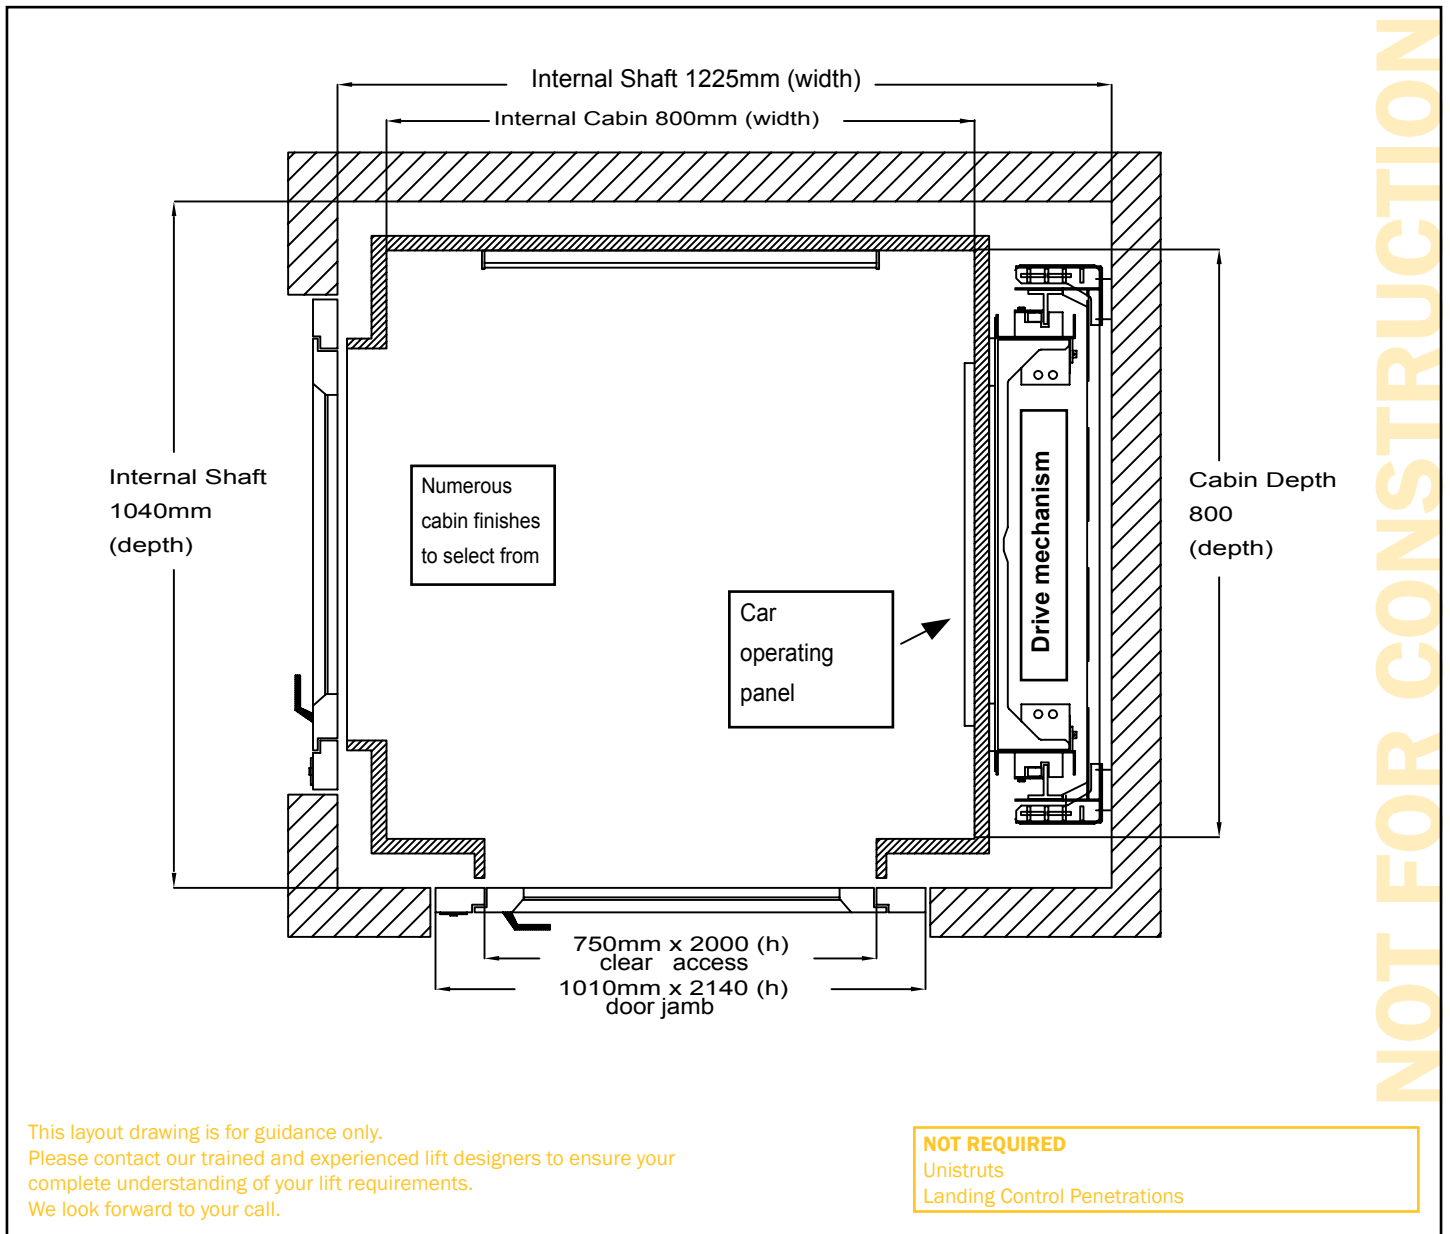

## FREEDOMLIFT • MASONRY SHAFT • DRIVE TO RIGHT ADJACENT THROUGH CAR • 800 x 800 CABIN

### CONSTRUCTION DETAILS

- Construction Material Masonry shaft
- Internal shaft size 1225 (w) X 1040 (d)
- Pit depth 100mm
- Headroom 2700mm
- Machine cabinet up to 10m away
- Power supply single phase, 240v, 30A
- Doors sizes from 750mm wide
- Cladding + shaft colour of choice or glass

### STANDARD SPECIFICATIONS

- Person capacity 250kg (3 persons)
- Speed 0.25 m/s
- Maximum Travel 12000mm
- Safety Protection 180 beams full height sensor
- Maximum floors 4
- Compliance AS1735.18
- Cabin fit out from our huge range of options
- Doors finishes from our huge range of options