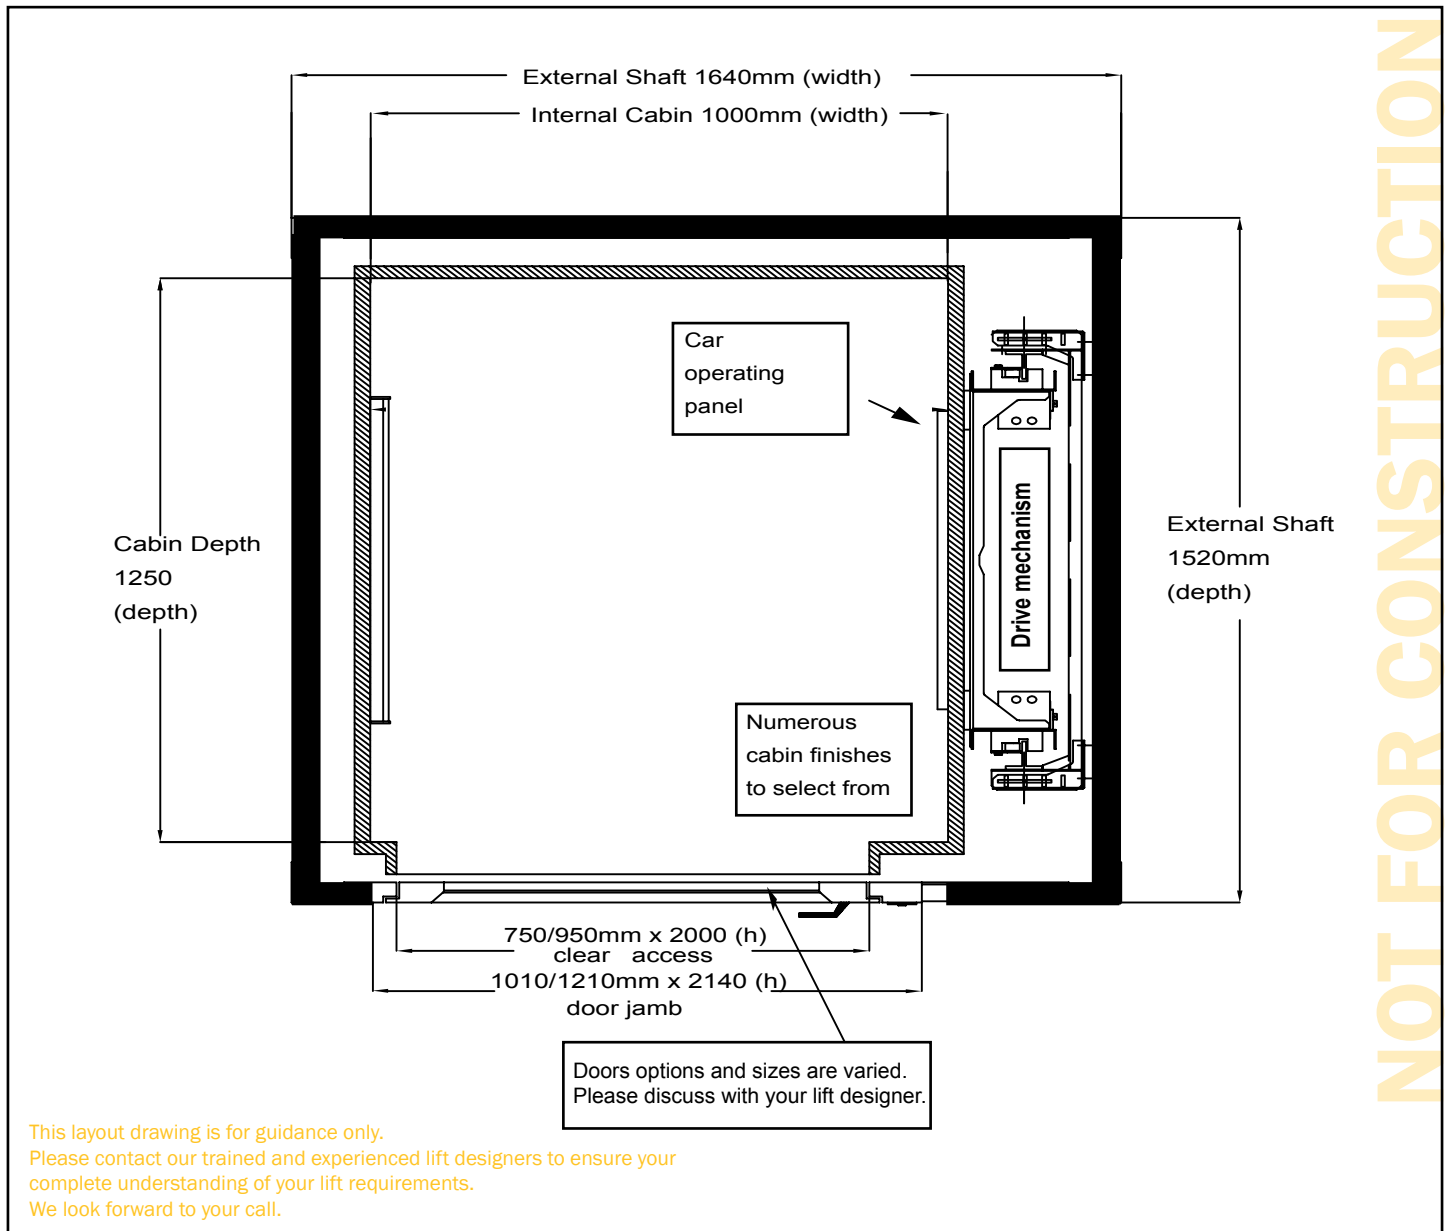

FREEDOMLIFT • ALUMINIUM SHAFT • DRIVE TO RIGHT SINGLE OPENING • 1000 x 1250 CABIN

CONSTRUCTION DETAILS

- Construction Material Aluminium shaft
- External shaft size 1640 (w) X 1520 (d)
- Pit depth 100mm
- Headroom 2700mm
- Machine cabinet up to 10m away
- Power supply single phase, 240v, 30A
- Doors sizes from 750mm or 950mm wide
- Cladding + shaft colour of choice or glass

STANDARD SPECIFICATIONS

- Person capacity 250kg (3 persons)
- Speed 0.25 m/s
- Maximum Travel 12000mm
- Safety Protection 180 beams full height sensor
- Maximum floors 4
- Compliance AS1735.18
- Cabin fit out from our huge range of options
- Doors finishes from our huge range of options