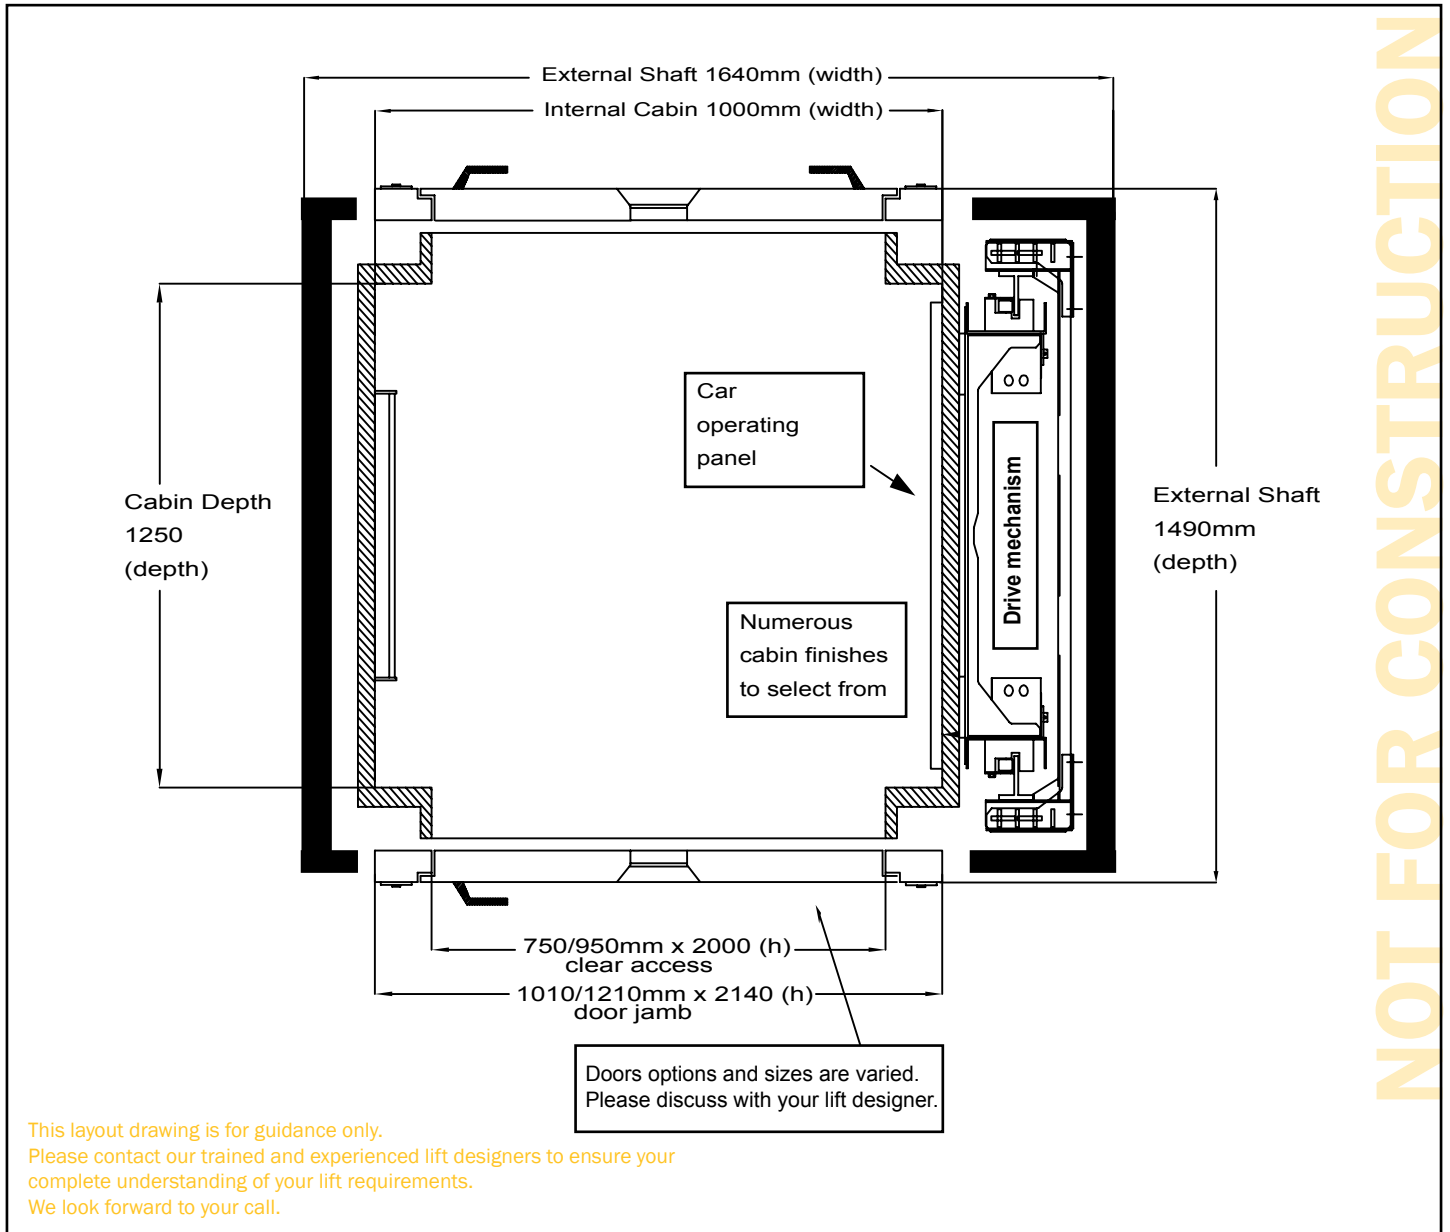

FREEDOMLIFT • ALUMINIUM SHAFT • DRIVE TO RIGHT OPPOSITE THROUGH CAR • 1000 x 1250 CABIN

CONSTRUCTION DETAILS

- Construction Material Aluminium shaft
- External shaft size 1640 (w) X 1490 (d)
- Pit depth 100mm
- Headroom 2700mm
- Machine cabinet up to 10m away
- Power supply single phase, 240v, 30A
- Doors sizes from 750mm or 950mm wide
- Cladding + shaft colour of choice or glass

STANDARD SPECIFICATIONS

- Person capacity 250kg (3 persons)
- Speed 0.25 m/s
- Maximum Travel 12000mm
- Safety Protection 180 beams full height sensor
- Maximum floors 4
- Compliance AS1735.18
- Cabin fit out from our huge range of options
- Doors finishes from our huge range of options