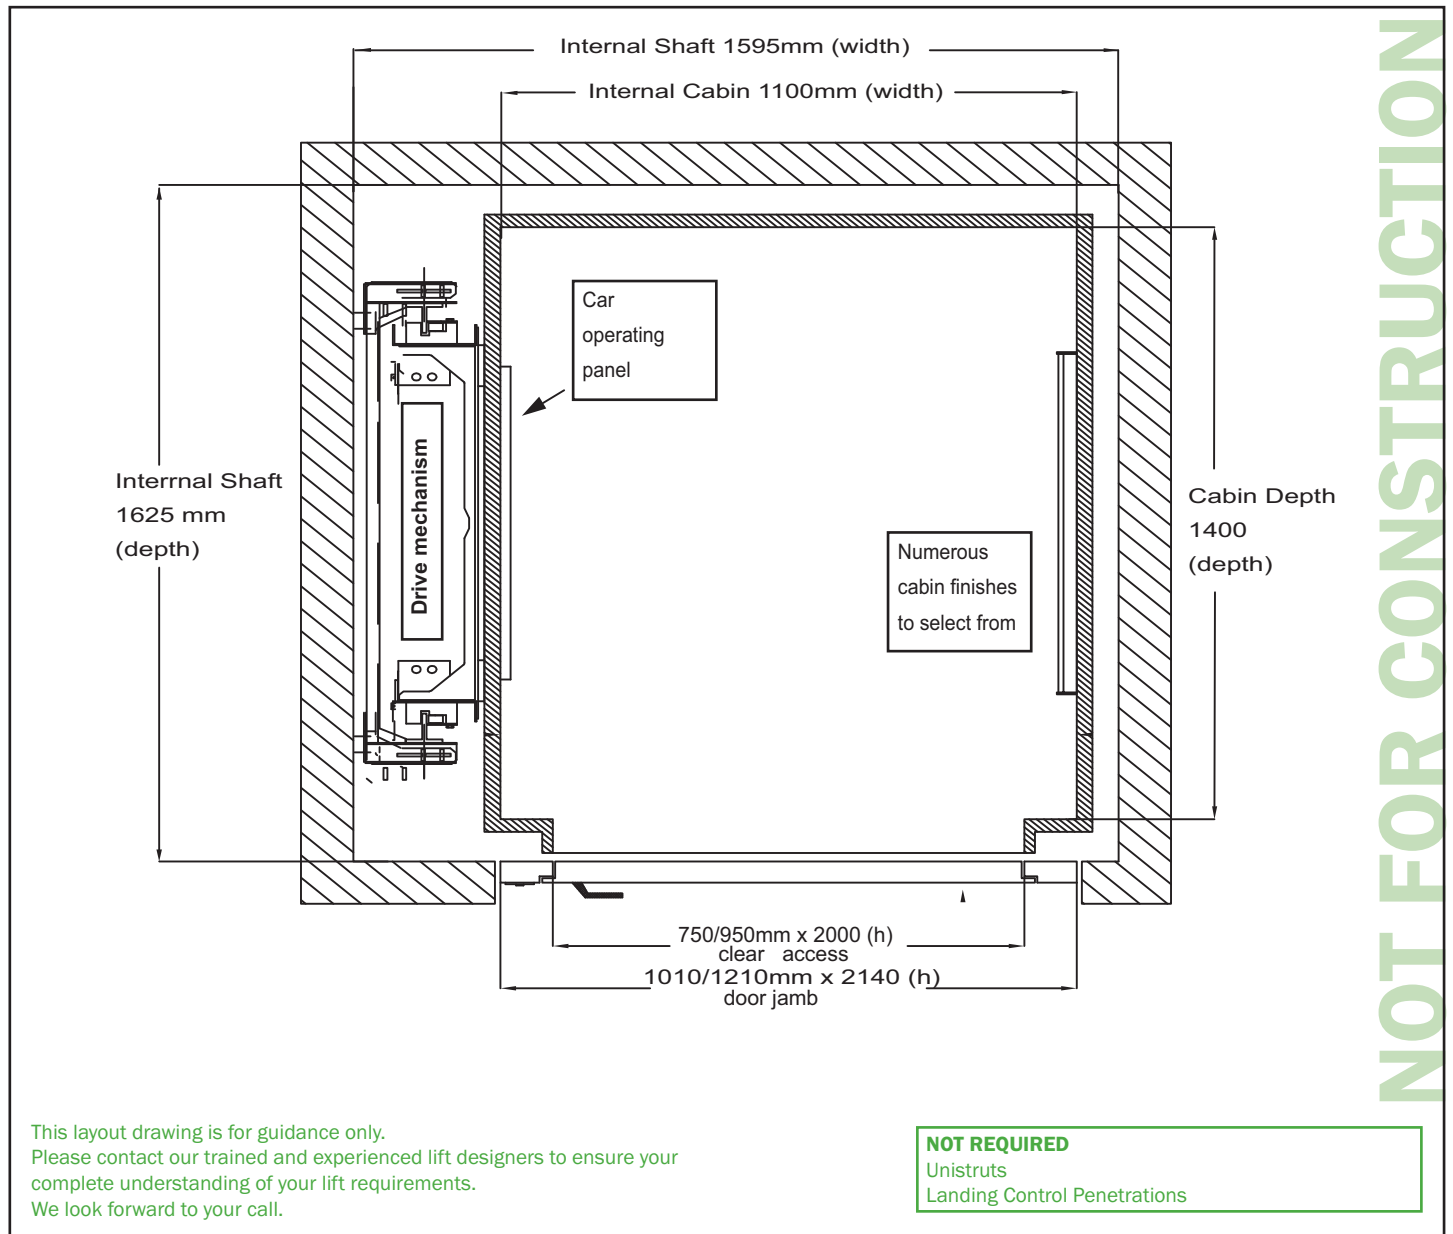

**FREEDOMLIFT • MASONRY SHAFT • DRIVE TO LEFT
SINGLE OPENING • 1100 x 1400 CABIN**

CONSTRUCTION DETAILS

- Construction Material Masonry shaft
- Internal shaft size 1595 (w) X 1625 (d)
- Pit depth 100mm
- Headroom 2700mm
- Machine cabinet up to 10m away
- Power supply single phase, 240v, 30A
- Doors sizes from 750mm or 950mm wide
- Cladding + shaft colour of choice or glass

STANDARD SPECIFICATIONS

- Person capacity 320kg (4 persons)
- Speed 0.15 m/s
- Maximum Travel 4000mm
- Safety Protection 180 beams full height sensor
- Maximum floors 4
- Compliance AS1735.15
- Cabin fit out from our huge range of options
- Doors finishes from our huge range of options